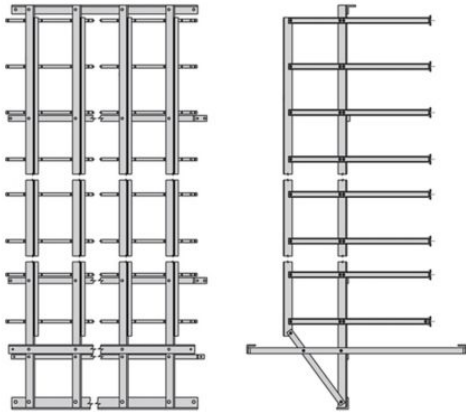

Eaton SB60409602TG

Catalog Number: SB60409602TG

Eaton B-Line series double sided 30 inch shelf width distribution frame, 96" height, 43.62" length, 30" width, 2 vertical with 10 shelves, ASTM A36 steel, Telco gray powder coat, Universal distribution frame double sided

General specifications

Product Name
Eaton B-Line series double sided 30 inch shelf width distribution frame

Catalog Number
SB60409602TG

UPC
799038032151

Product Length/Depth
43.62 in

Product Height
96 in

Product Width
30 in

Product Weight
146.852 lb

Certifications
Not Applicable

Resources

Catalogs

[Distribution frames section of the Datacomm catalog](#)

Specifications and datasheets

[Eaton Specification Sheet - SB60409602TG](#)